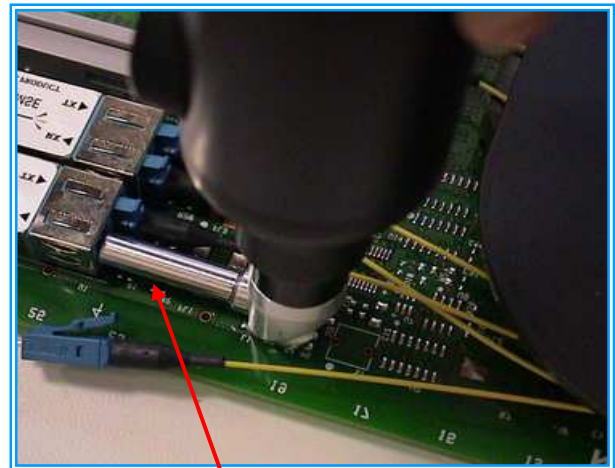

## □ Features:

- Ideal tool for connector end-face inspection within bulkhead
- Portable, low cost, and high efficiency
- Vivid image with easy and fast focus operation
- Full line of interchangeable adaptor tips available, even for tight space
- Can be connected to a portable monitor or PC through USB.

### • Regular Tips

For SC, FC, ST, LC, MU, F-3000, MTP, MPO connectors: male or female, PC or APC

### • Slim Straight or Slim-90 degree Angled Tips (for tight space)

For SC, FC, ST, LC, MU, E-2000, F-3000 female connectors

Slim Straight Tip

Slim 90-degree Angled Tip