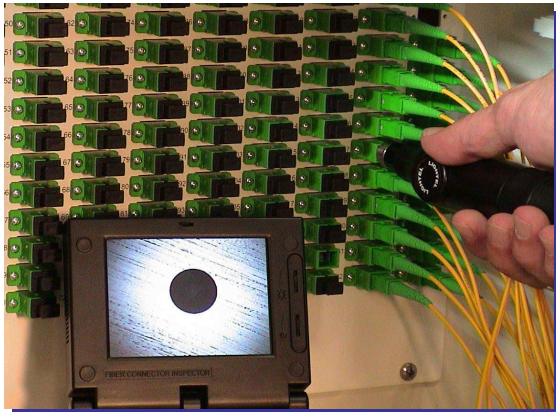

# CI-1000 Fiber Optic Connector Video Inspector

Made by Lightel Technologies, Inc.

## □ Features:

- Ideal tool for connector end-face inspection within bulkhead
- Portable, low cost, and high efficiency
- Vivid image with easy and fast focus operation
- Full line of interchangeable adaptor tips available, even for tight space
- Can be connected to a portable monitor or PC through USB.

## □ Specifications:

Magnifications	400X (w/ 9" monitor)
Field of View	400umX300um
Focus	Manual adjustment, 2mm max travel
Handset Dimensions	Φ 32mm x 175mm (without a tip)
Applicable connectors	SC, FC, ST, LC, MU, E-2000, F-3000, MPO, MTP (male/female, PC/APC)

## □ Specification (cont'd):

<b>LCD version</b>	
Monitor Set	Foldable: 105mm x 90mm x 45mm (when closed)
LCD Monitor	3.5" TFT: brightness / contrast adjustable
Power Supply	9.6V battery pack w/ charger or AC power supply
<b>USB version</b>	
USB Video Capture Device	USB1.1 or 2.0, Windows 98 / 2000 / XP operation
Power Supply	USB port of PC
<b>Handset version</b>	
Video Output	NTSC or PAL*
Power Supply	AC