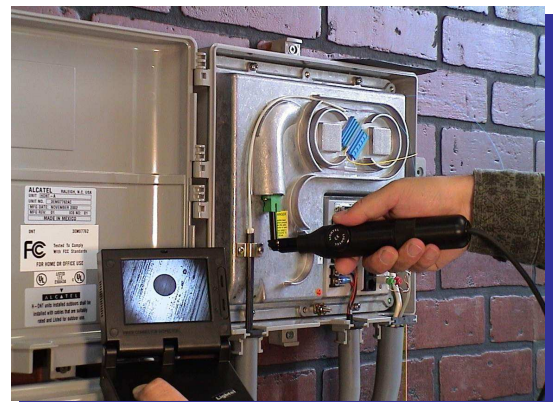

□ Specifications:

Magnifications	400X (w/ 9" monitor)
Field of View	400umX300um
Focus	Manual adjustment, 2mm max travel
Handset Dimensions	Φ 32mm x 175mm (without a tip)
Applicable connectors	SC, FC, ST, LC, MU, E-2000, F-3000, MPO, MTP (male/female, PC/APC)