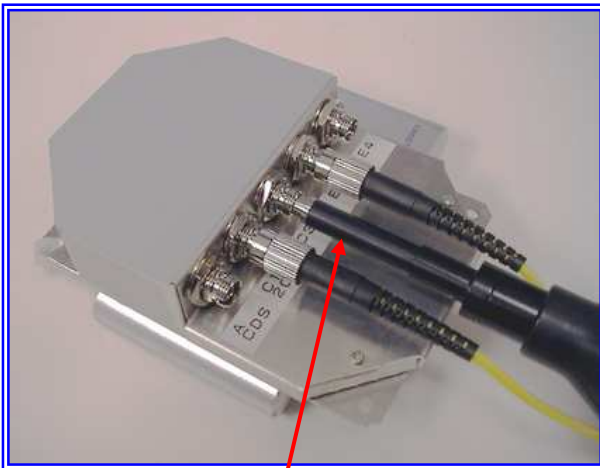

□ Specification (cont'd):

LCD version	
Monitor Set	Foldable: 105mm x 90mm x 45mm (when closed)
LCD Monitor	3.5" TFT: brightness / contrast adjustable
Power Supply	9.6V battery pack w/ charger or AC power supply
USB version	
USB Video Capture Device	USB1.1 or 2.0, Windows 98 / 2000 / XP operation
Power Supply	USB port of PC
Handset version	
Video Output	NTSC or PAL*
Power Supply	AC

*NTSC will be selected by default.
Customer needs to specify if PAL is required.

□ Standard Package:

Type	Contents
LCD version	1 handset 1 LCD monitor set 1 rechargeable battery pack (inside LCD monitor set) 1 tip body for female FC/PC&SC/PC connectors with 1 FC tip guide 1 SC tip guide 1 tip for female LC/PC connector 1 AC power adaptor / battery charger 1 carrying case
USB version	1 handset 1 USB video capture device, driver and software disc 1 tip body for female FC/PC&SC/PC connectors with 1 FC tip guide 1 SC tip guide 1 tip for female LC/PC connector 1 carrying case
Handset version (Customer needs to prepare own monitor or TV set)	1 handset 1 CI-1000 interface cable 1 tip body for female FC/PC&SC/PC connectors with 1 FC tip guide 1 SC tip guide 1 tip for female LC/PC connector 1 carrying case

□ Variety of Tips Available:

• Regular Tips

For SC, FC, ST, LC, MU, F-3000, MTP, MPO connectors: male or female, PC or APC

• Slim Straight or Slim-90 degree Angled Tips (for tight space)

For SC, FC, ST, LC, MU, E-2000, F-3000 female connectors

Slim Straight Tip